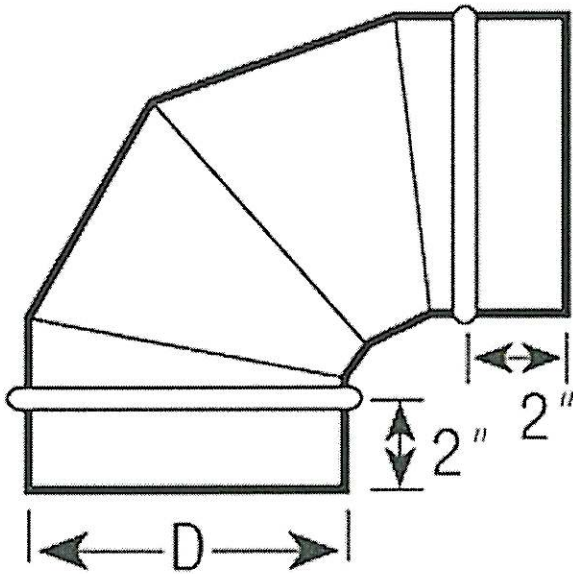

# 90° Adjustable Elbows & Angles

Adjustable elbows and angles are versatile and are most commonly used in a standard spiral duct system. Full sweep elbows and angles are available up to 16" diameter

Project Name: \_\_\_\_\_  
Engineering Firm: \_\_\_\_\_  
Engineer: \_\_\_\_\_  
HVAC Contractor: \_\_\_\_\_  
Specification Number: \_\_\_\_\_  
Approval Date: \_\_\_\_\_